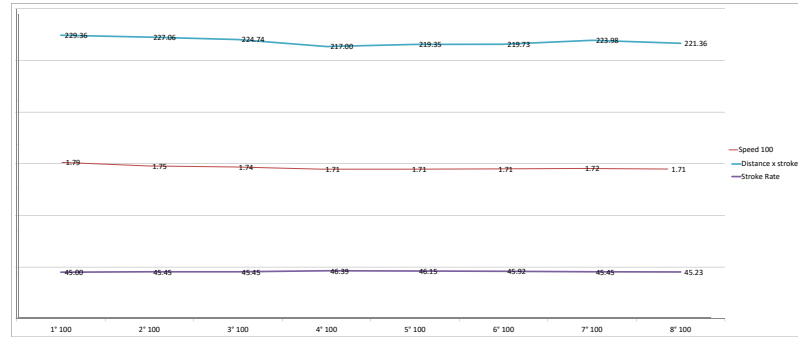

Race Analysis

London 2016

Name	Result	Average Speed	50	100	150	200	250	300	350	400	450	500	550	600	650	700	750	800	
Paltiniieri	07:42.33	0.87	Split Time																
			00:27.18	00:55.88	01:24.48	01:53.06	02:21.82	02:50.63	03:19.80	03:49.06	04:18.30	04:47.49	05:16.58	05:45.81	06:14.92	06:43.95	07:13.09	07:42.33	
			Lap Time 50																
			1'50	2'50	3'50	4'50	5'50	6'50	7'50	8'50	9'50	10'50	11'50	12'50	13'50	14'50	15'50	16'50	
			Speed 50																
			1.84	1.74	1.75	1.75	1.74	1.74	1.71	1.71	1.71	1.71	1.72	1.71	1.72	1.72	1.72	1.72	
			Lap Time 100																
			00:55.88	00:57.18	00:57.57	00:58.43	00:58.43	00:58.32	00:58.14	00:58.38	00:58.38	00:58.38	00:58.38	00:58.38	00:58.38	00:58.38	00:58.38	00:58.38	00:58.38
			Speed 100																
			1.79	1.75	1.74	1.74	1.74	1.71	1.71	1.71	1.71	1.72	1.71	1.72	1.72	1.72	1.72	1.72	
			Contribution of non swimming areas																
			3.88%	1.64%	1.98%	1.96%	1.41%	1.93%	1.35%	1.59%									

Speed evolution